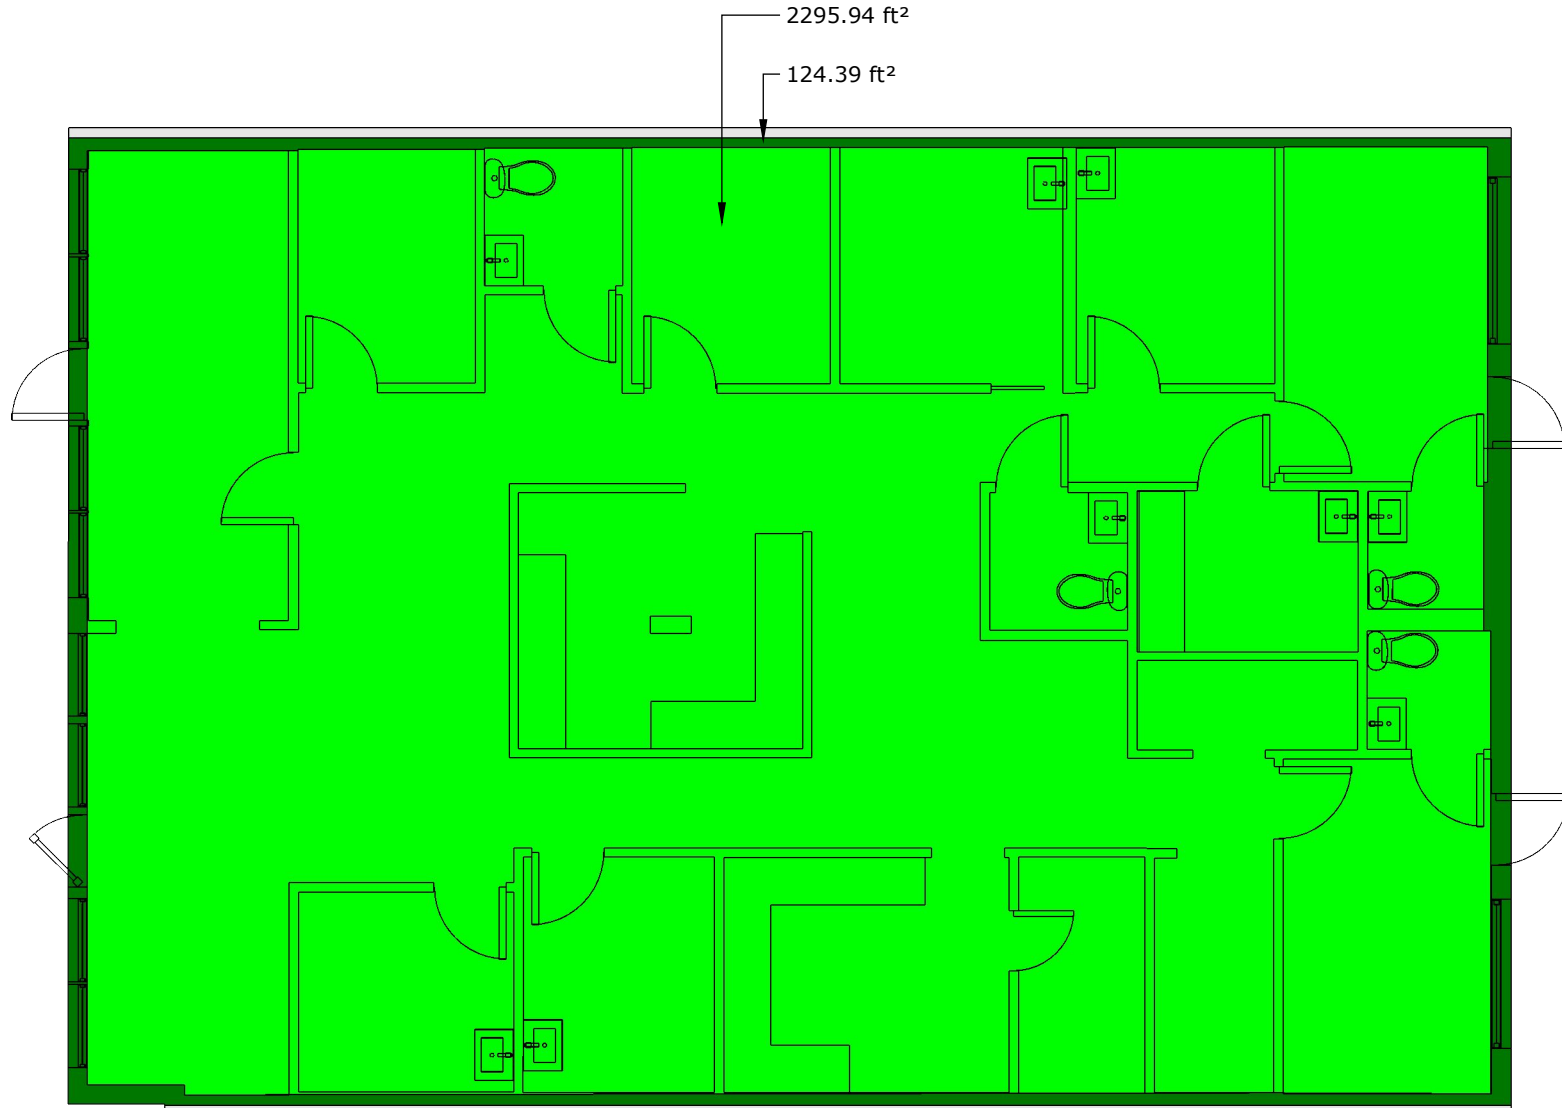

8620 S Tamiami Trl

Sarasota, FL 34231

Unit F,G

FloorPlanNinja.com

DISCLAIMER: THIS FLOORPLAN IS PROVIDED WITHOUT WARRANTY OF ANY KIND. FLOOR PLAN NINJA DISCLAIMS ANY WARRANTY INCLUDING, WITHOUT LIMITATION, SATISFACTORY OR ACCURACY OF DIMENSIONS. WE RESERVE THE RIGHT TO USE ALL FLOOR PLANS AND RENDERINGS FOR MARKETING PURPOSES