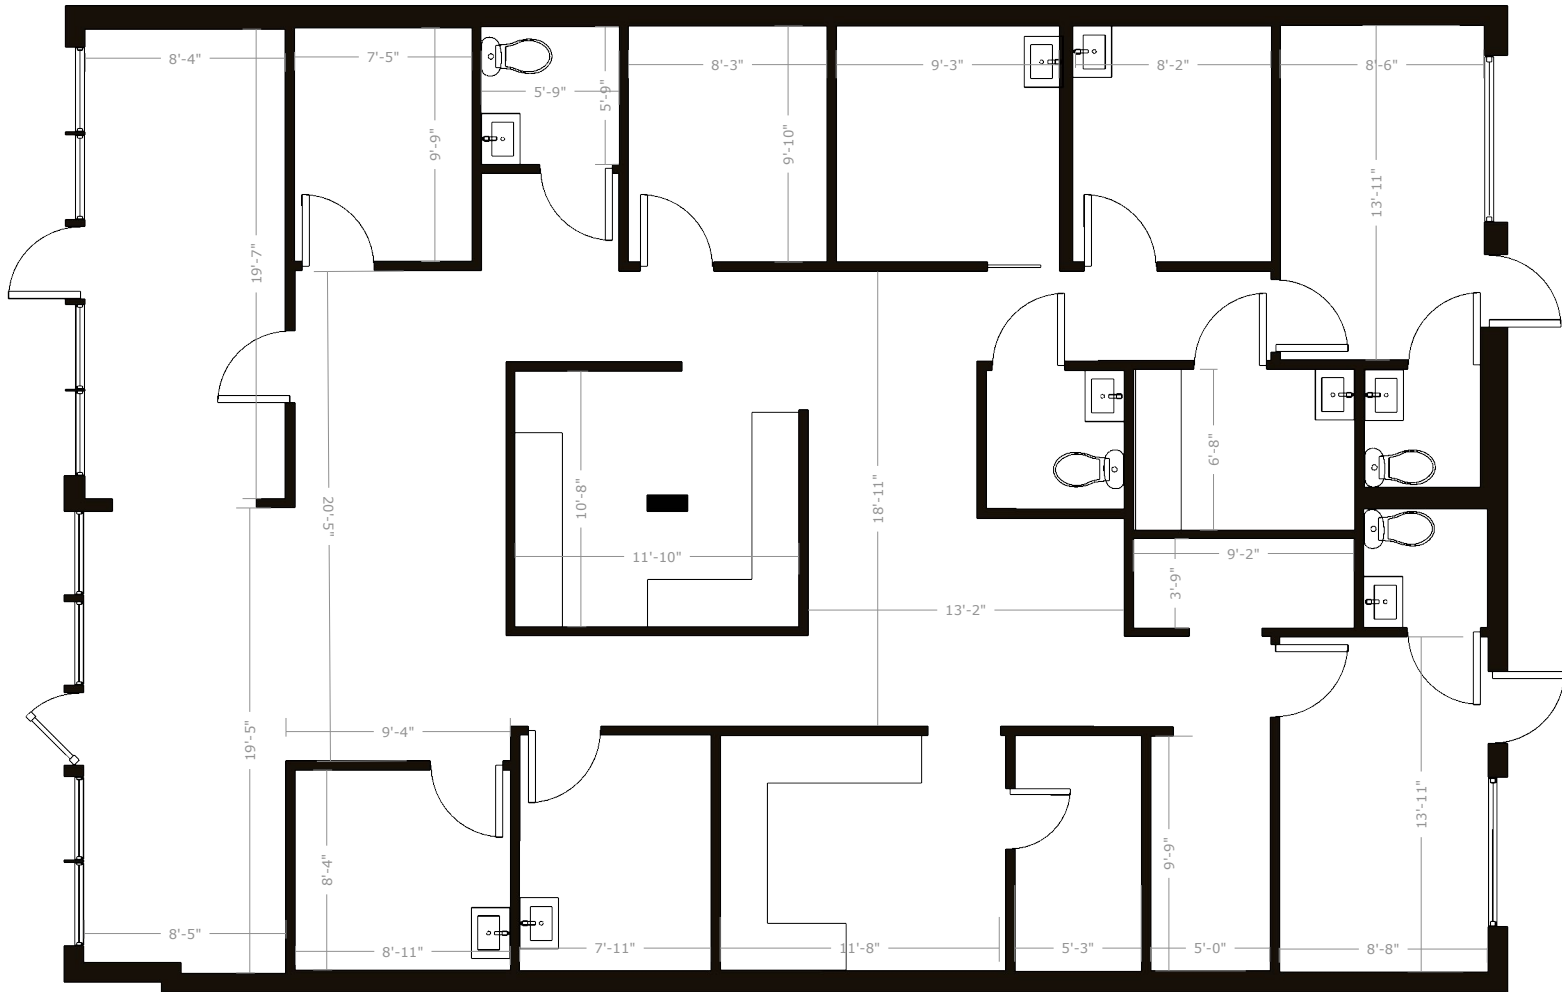

8620 S Tamiami Trl

Sarasota, FL 34231

Unit F,G

FloorPlanNinja.com

DISCLAIMER: THIS FLOORPLAN IS PROVIDED WITHOUT WARRANTY OF ANY KIND. FLOOR PLAN NINJA DISCLAIMS ANY WARRANTY INCLUDING, WITHOUT LIMITATION, SATISFACTORY OR ACCURACY OF DIMENSIONS. WE RESERVE THE RIGHT TO USE ALL FLOOR PLANS AND RENDERINGS FOR MARKETING PURPOSES