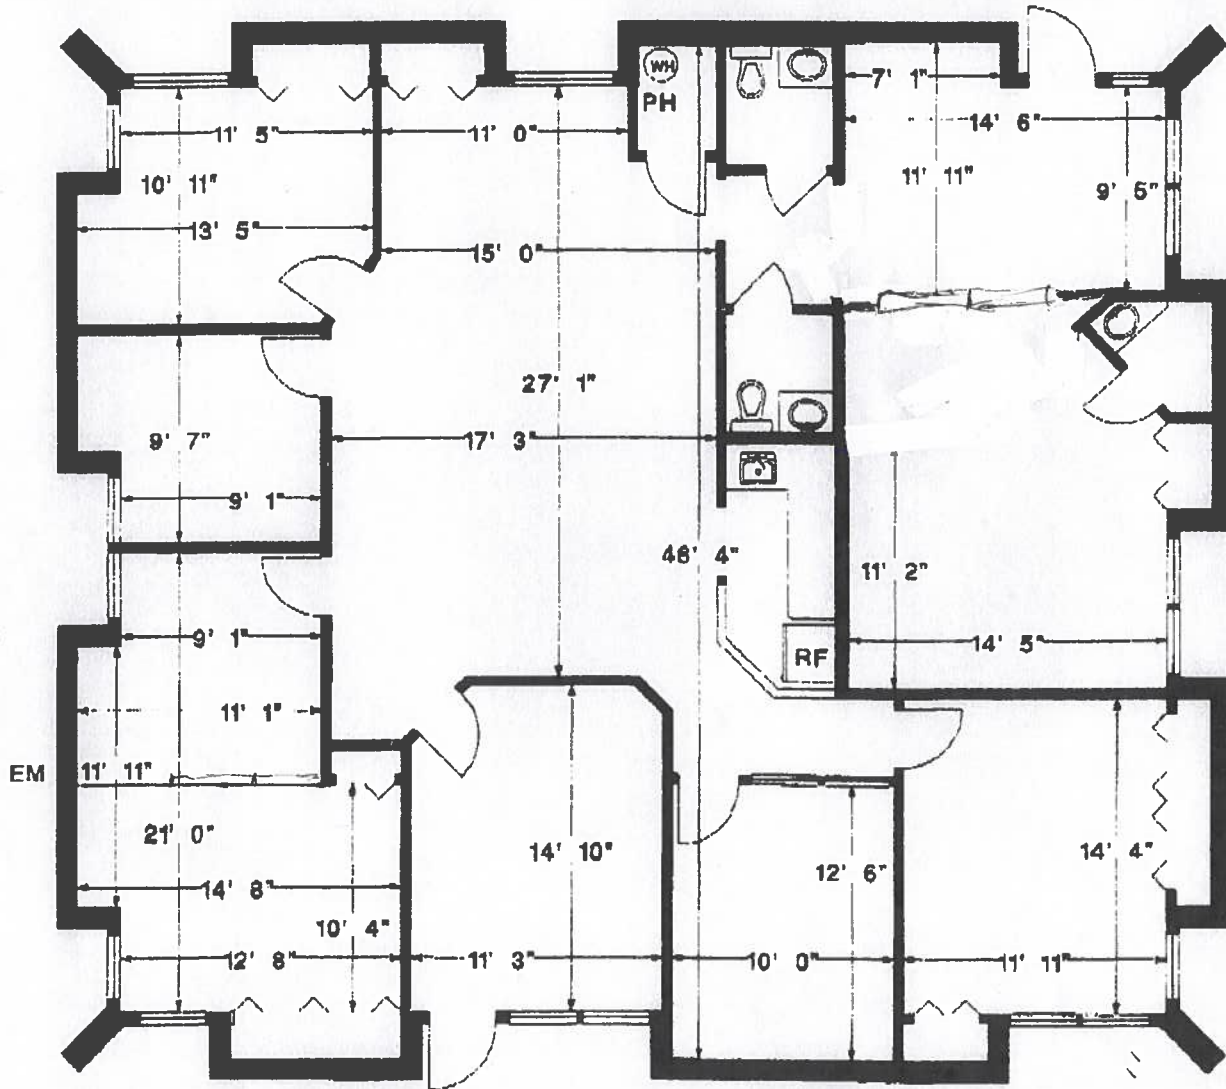

OFFICE CONDO  
 2431 ESTANCIA BLVD., # B-1  
 CLEARWATER, FL 33761 B-2

MEASURE MASTERS™  
 PINELLAS NORTH  
 813-799-2888

727-799-2888

Drawn as Measured November 26, 1997  
 Note: Usable area measured to the center of demising walls & to the exterior of all other walls.  
 Note: Interior room dimensions are for information purposes only.